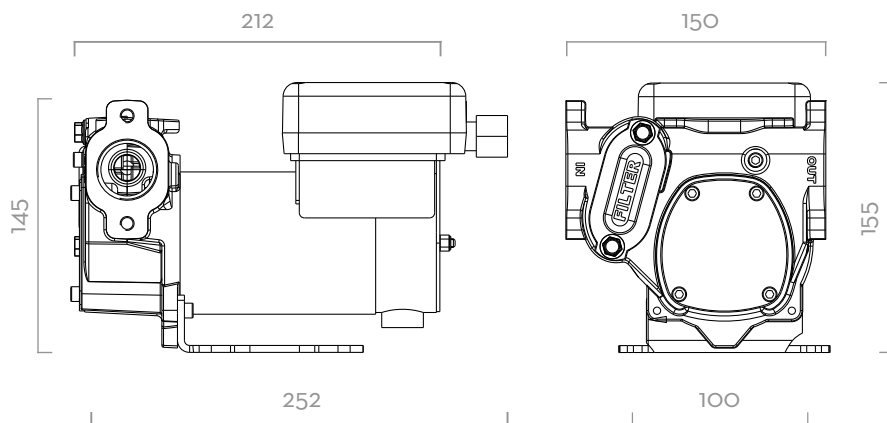

CHART

DIMENSIONS

Dimensions expressed in millimeters

IN THE BOX

- PANTHER DC PUMP
- INSTRUCTION MANUAL

DETAILS

ON/OFF SWITCH

1" BSP THREADED

INTEGRATED FILTER

MATERIALS

- BODY: CAST IRON
- ROTOR: SINTERED STEEL
- VANES: ACETAL RESIN
- MOTOR: ALUMINIUM CASING

PUMP

- MAX 6M (20FT),
- SUCTION HOSE Ø 1" MIN,
- MAX SUCTION HEIGHT:
 - 2M (7FT) W/O NON RETURN VALVE
 - 4M (14FT) W NON RETURN VALVE