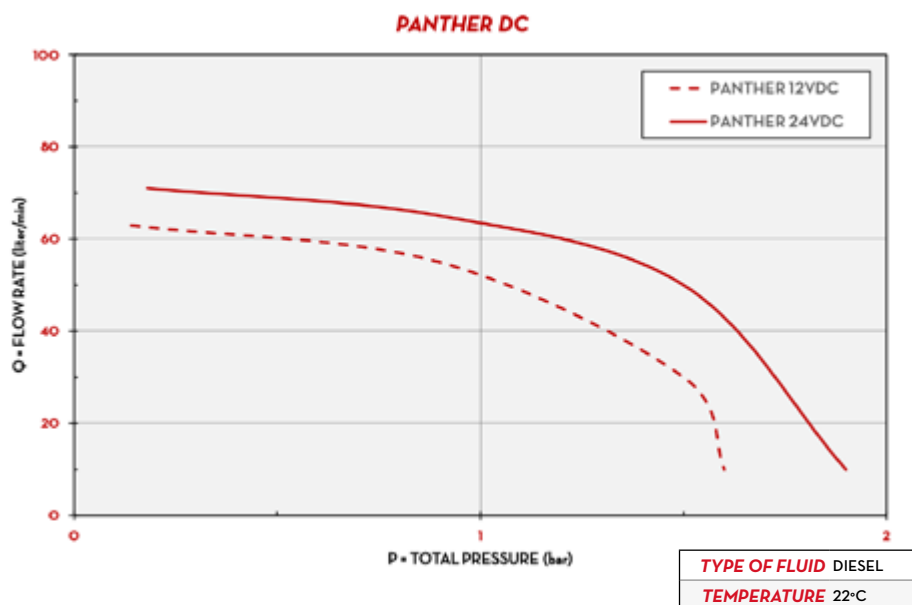

CHART

DIMENSIONS

Dimensions expressed in millimeters

IN THE BOX

- PANTHER DC PUMP
- INSTRUCTION MANUAL

DETAILS

ON/OFF SWITCH

1" BSP THREADED